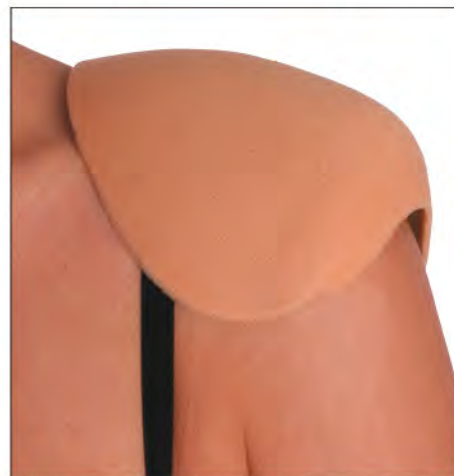

COMFORT STRAP

STYLE 38CS
 SIZES One Size
 COLOR Latte | Clear

SHOULDER CUSHION

STYLE 38SH
 SIZES One Size
 COLOR Black | Latte

SUBTLE

STYLE 90SL
 SIZES One Pair
 COLOR Latte

SPORTY

STYLE 90SL
 SIZES One Pair
 COLOR Latte