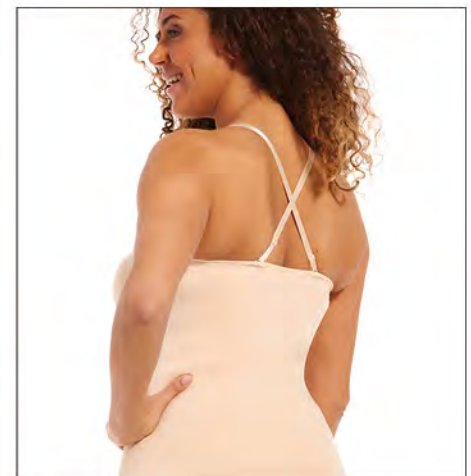

Control Level | Medium

LOW BACK BODY

STYLE 40LO
SIZES S-M-L-XL-XXL
COLOR Black | Latte

SEAMLESS BODYSUIT

STYLE 40BO
 SIZES S-M-L-XL-XXL
 COLOR Black | Grey
 ■ ■

LOW BACK BODY SUIT

STYLE 40LW
 SIZES S-M-L-XL-XXL
 COLOR Black | Latte
 ■ ■