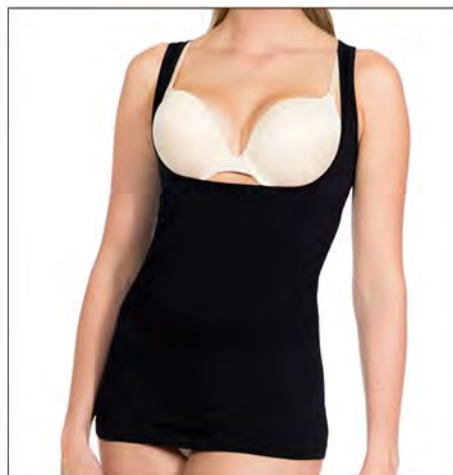

SLIM YOUR BODY

Be comfortable all day long while wearing the Slim your Body collection. Not only is this collection seamless, it is also invisible underneath your clothes! The soft, breathable, and seamless fabric is amazingly comfortable to wear every day.

Control Level | Firm

PUSH-UP CAMISOLE

STYLE 40CA
SIZES S-M-L-XL-XXL
COLOR Black