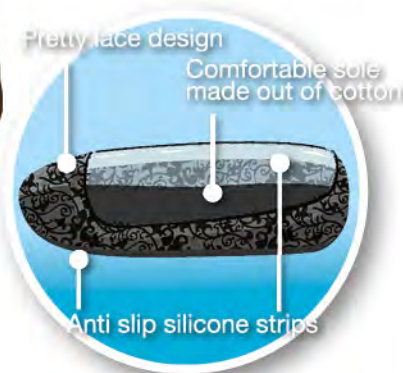

NATURAL

STYLE 90SL
 SIZES One Pair
 COLOR Latte

HAPPY FEET

PRINCESS HEELS

STYLE 60PH
 SIZES One Size
 COLOR Clear
 □

QUEEN TOES

STYLE 60QT
 SIZES One Size
 COLOR Clear
 □

FAMOUS FOOTIES