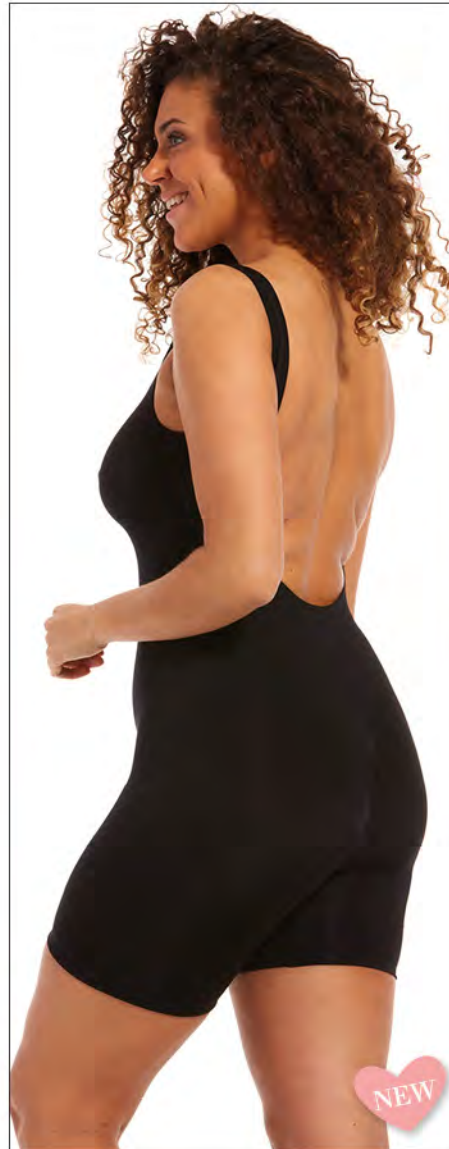

Control Level | Medium

LOW BACK BODY

STYLE 40LO
SIZES S-M-L-XL-XXL
COLOR Black | Latte

SEAMLESS BODYSUIT

STYLE 40BO
 SIZES S-M-L-XL-XXL
 COLOR Black | Grey
 ■ ■

LOW BACK BODY SUIT

STYLE 40LW
 SIZES S-M-L-XL-XXL
 COLOR Black | Latte
 ■ ■