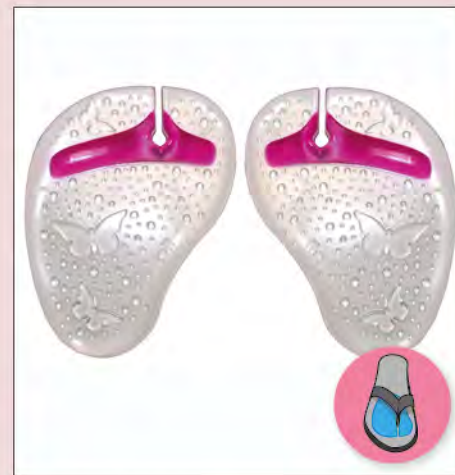

NATURAL

STYLE 90SL
 SIZES One Pair
 COLOR Latte

HAPPY FEET

PRINCESS HEELS

STYLE 60PH
 SIZES One Size
 COLOR Clear
 □

QUEEN TOES

STYLE 60QT
 SIZES One Size
 COLOR Clear
 □

FAMOUS FOOTIES