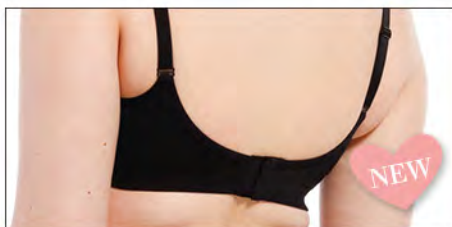

INVISIBLE COMFORT BRA

STYLE 40IC
SIZES S-M-L-XL-XXL
COLOR Black | Latte
■ □

BETTER THAN SPAGHETTI

STYLE 40SPP
SIZES S-M-L-XL-XXL
COLOR Black | Latte
■ □

COMFORT BRA SPAGHETTI LACE

STYLE 40SPL
SIZES S-M-L-XL-XXL
COLOR Black Lace
■ □