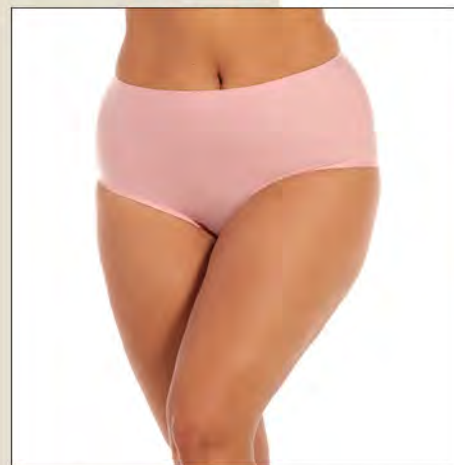

DREAM INVISIBLES PANTY

STYLE 46HT (2-Pack)
SIZES S-M-L-XL-XXL
COLOR Black | Latte | Snow White
Pink Ribbon | Sky Blue | Blush Pink