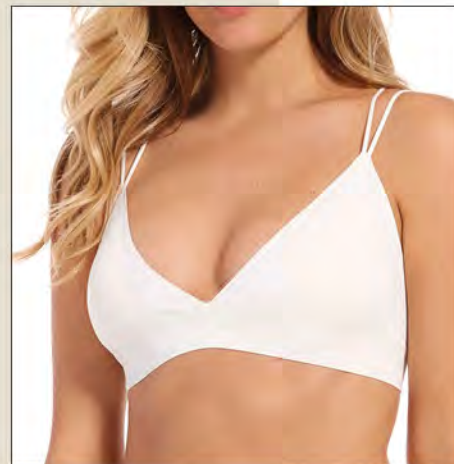

DREAM BRALETTE

STYLE 46BR
SIZES XS-S-M-L-XL
COLOR Black | Snow White | Latte | Mocha
Chocolate | Raspberry | Black Velvet
Rose Velvet