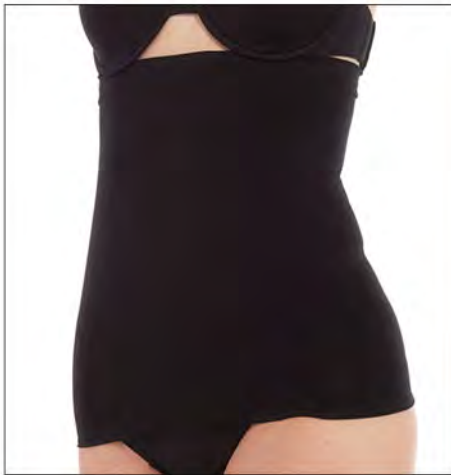

WAISTNIPPER

STYLE 40WN
SIZES S-M-L-XL
COLOR Black | Latte
■ ■