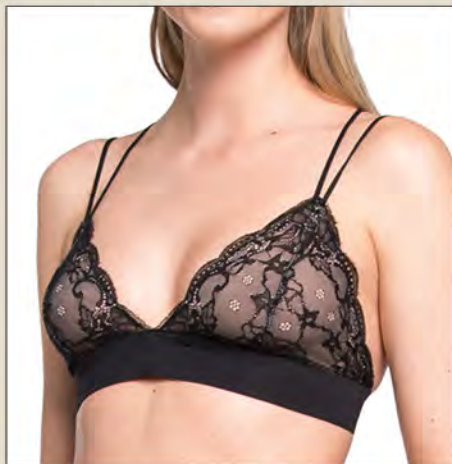

DREAM BRALETTE LACE

STYLE 46BL
SIZE XS-S-M-L-XL
COLOR Black | Snow White | Rose | Light Grey