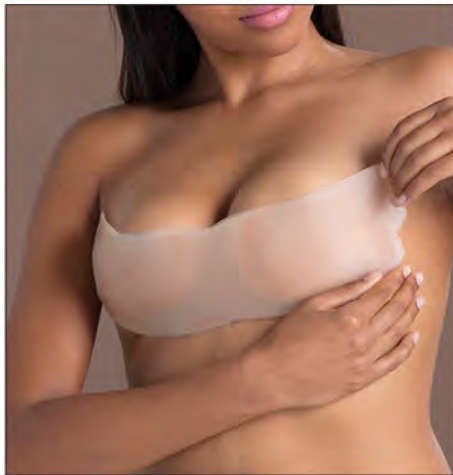

BACKLESS BEAUTY

STYLE 50EB
SIZES A-B-C-D-E-F
COLOR Black | Latte | Snow White
■ ■ ■

BACKLESS COLLECTION

ULTRA LIGHT ADHESIVE BRA

STYLE 31UA
 SIZES A-B-C-D
 COLOR Latte | Caramel | Mocha
 ■ ■ ■

MIRACLE BRA

STYLE 35MI
 SIZES One Size
 COLOR Latte
 ■