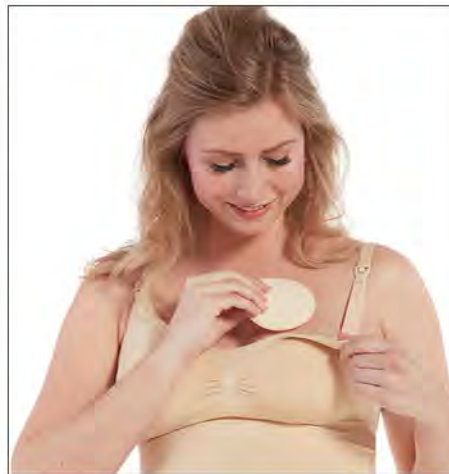

FANCY MOMMY NURSING BRA

STYLE 20FB
SIZES S-M-L-XL-XXL
COLOR Black & Latte | Latte & Black | Latte & White