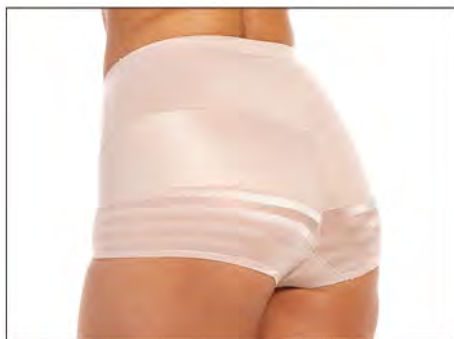

SHAPE YOUR TUMMY

Shape your tummy with these Tummy Shapers. They are made out of the smoothest and softest fabrics and finished with fabulous lace or design materials.

Control Level | Medium